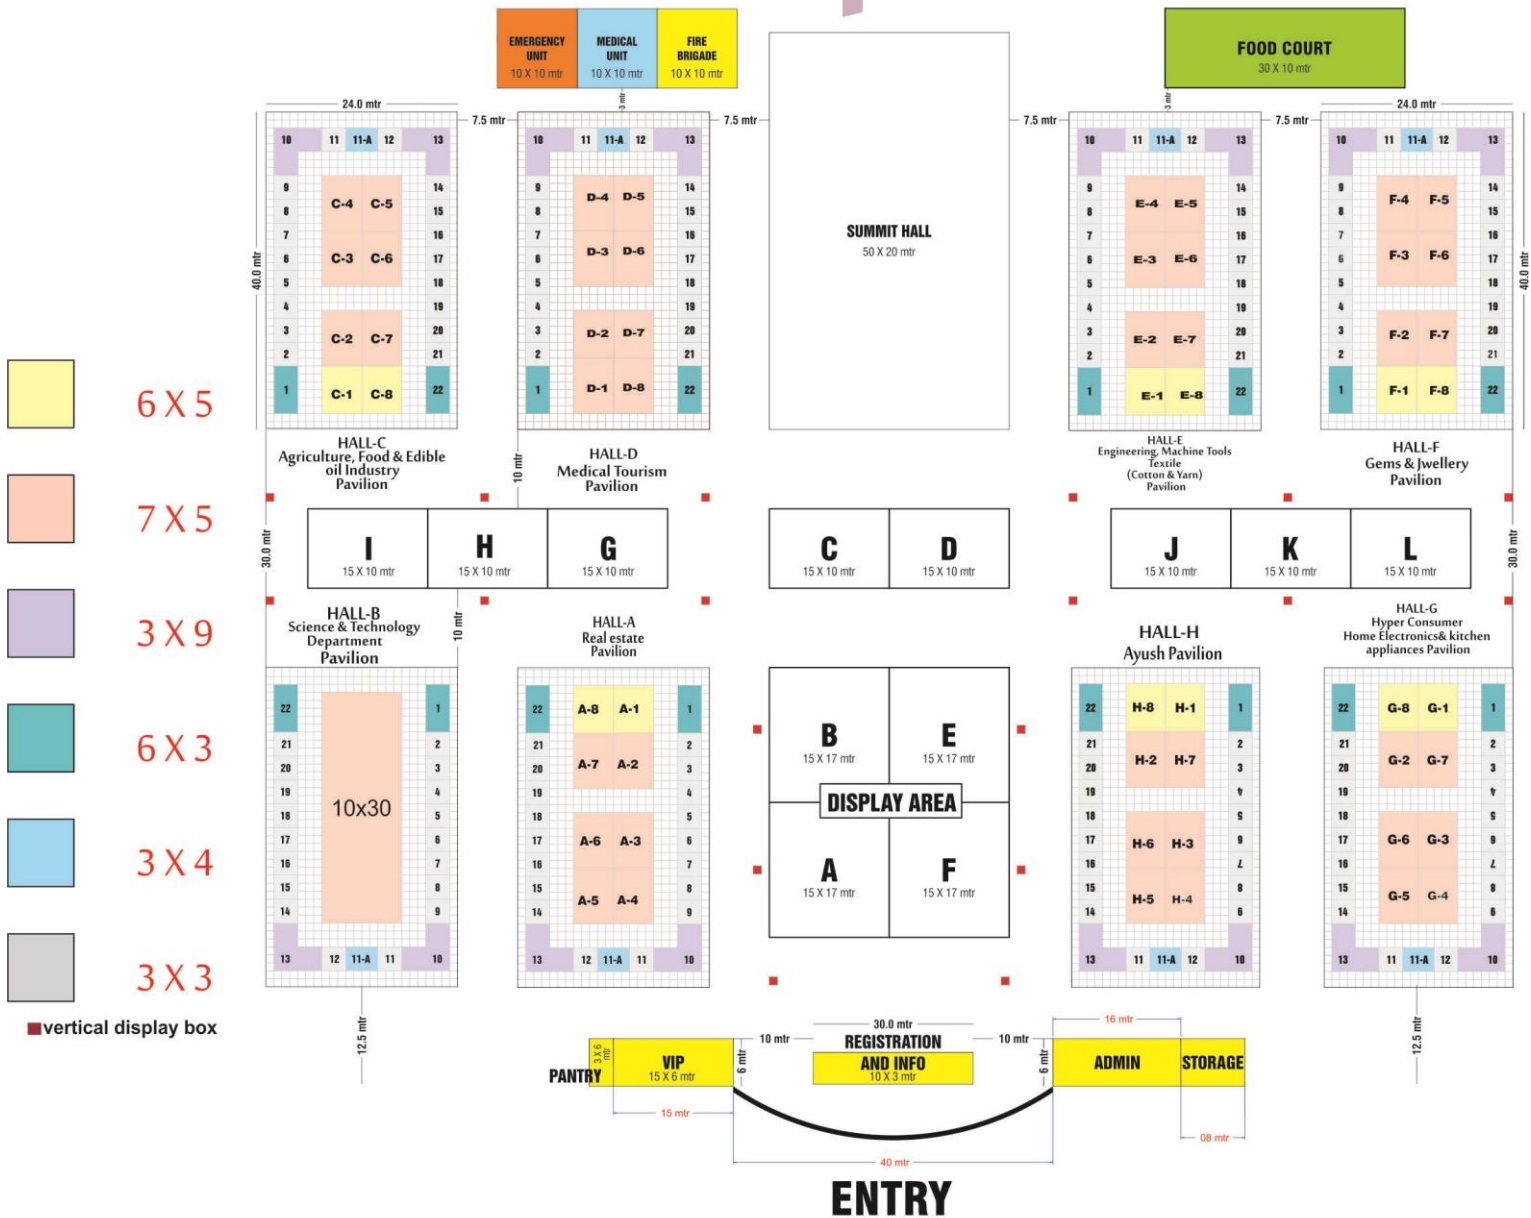

# VIBRANT SAURASHTRA 2016 EXPO AND SUMMIT

8 - 9 - 10 JANUARY, RACE COURSE GROUND, RAJKOT  
 TRADE | INVESTMENT | TOURISM | EDUCATION | CULTURE

# Floorplan

## RATES FOR PARTICIPATION

Standard Booth per sq. Mtr.

Bare Space per sq. Mtr

2 Side Open 15% Extra,  
 3 Side Open 25% Extra  
 4 Side Open 30% Extra,  
 Service Tax @ 14%

Indian **Rs. 7,500/-**  
 Foreign **USD 175**